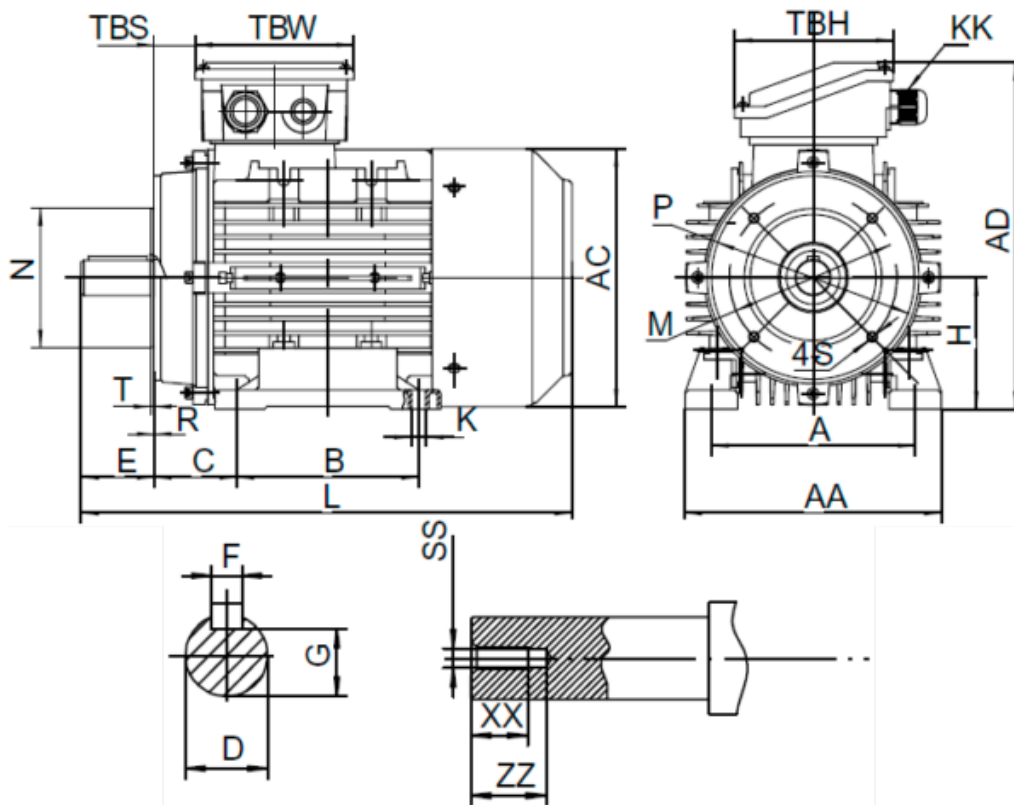

Data Sheet

Article number: 25160001641640

Description: Kleedrive T2A 561-4 0.06kw 1400 rpm UL/CSA
3x230/400V 50HZ IP55 B34 PTO

Measures

| | | | |
|-----------|---------|------------|---------|
| A = 90 | F = 3 | R = 0 | ZZ = 12 |
| AA = 112 | G = 7.2 | S = M5 | |
| AC = Ø110 | H = 56 | SS = M4 | |
| AD = 151 | HD = 95 | T = 2.5 | |
| B = 71 | L = 195 | TBH = 83 | |
| C = 36 | M = Ø65 | TBS = 16.5 | |
| D = Ø9 | N = Ø50 | TBW = 83 | |
| E = 20 | P = Ø80 | XX = 9 | |